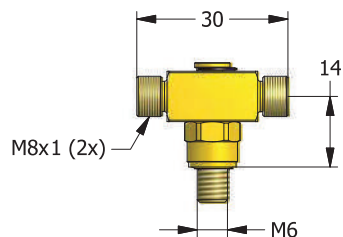

HOSE HO055

COMPACT FITTING

COMPACT FITTING is the smallest size to make fitting system with HOSE HO055 in small area. Also, it is able to apply in variety situations with GF fitting.

PORT ADAPTOR CF111

G 1/8 PORT ADAPTOR CF118

7/16 PORT ADAPTOR CF176

G 1/8 - M8 UNION CF188

PLUG CP16

PORT ADAPTOR EXTENSION CF110

ELBOW PORT ADAPTOR CF090

BRANCH TEE PORT ADAPTOR CF094

RUN TEE PORT ADAPTOR CF093

UNION CTH10