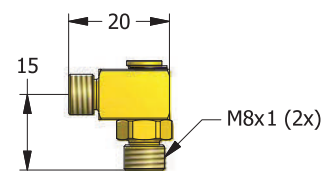

RUN TEE PORT ADAPTOR CF093

UNION ELBOW CTH90