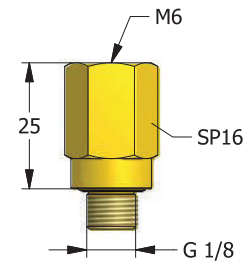

HOSE HO055

COMPACT FITTING

COMPACT FITTING is the smallest size to make fitting system with HOSE HO055 in small area. Also, it is able to apply in variety situations with GF fitting.

PORT ADAPTOR CF111

G 1/8 PORT ADAPTOR CF118

7/16 PORT ADAPTOR CF176

G 1/8 - M8 UNION CF188

PLUG CP16

PORT ADAPTOR EXTENSION CF110

ELBOW PORT ADAPTOR CF090

BRANCH TEE PORT ADAPTOR CF094

RUN TEE PORT ADAPTOR CF093

UNION CTH10