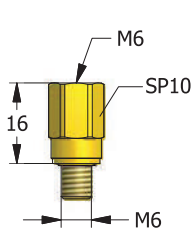

HOSE HO055

COMPACT FITTING

COMPACT FITTING is the smallest size to make fitting system with HOSE HO055 in small area. Also, it is able to apply in variety situations with GF fitting.

PORT ADAPTOR CF111

G 1/8 PORT ADAPTOR CF118

7/16 PORT ADAPTOR CF176

G 1/8 - M8 UNION CF188

PLUG CP16

PORT ADAPTOR EXTENSION CF110

ELBOW PORT ADAPTOR CF090

BRANCH TEE PORT ADAPTOR CF094

RUN TEE PORT ADAPTOR CF093

UNION CTH10