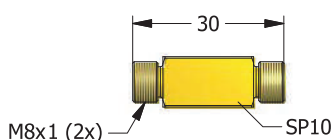

HOSE HO055

COMPACT FITTING

COMPACT FITTING is the smallest size to make fitting system with HOSE HO055 in small area. Also, it is able to apply in variety situations with GF fitting.

PORT ADAPTOR CF111

G 1/8 PORT ADAPTOR CF118

7/16 PORT ADAPTOR CF176

G 1/8 - M8 UNION CF188

PLUG CP16

PORT ADAPTOR EXTENSION CF110

ELBOW PORT ADAPTOR CF090

BRANCH TEE PORT ADAPTOR CF094

RUN TEE PORT ADAPTOR CF093

UNION CTH10