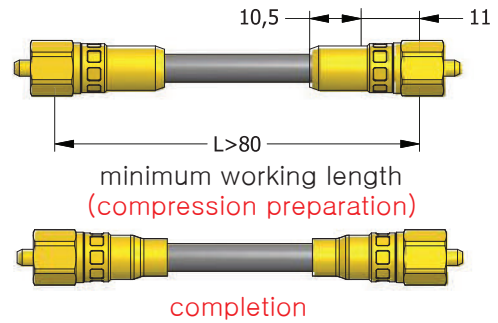

HOSE HO055

COMPACT FITTING

COMPACT FITTING is the smallest size to make fitting system with HOSE HO055 in small area. Also, it is able to apply in variety situations with GF fitting.

PORT ADAPTOR CF111

G 1/8 PORT ADAPTOR CF118

7/16 PORT ADAPTOR CF176

G 1/8 - M8 UNION CF188

PLUG CP16

PORT ADAPTOR EXTENSION CF110

ELBOW PORT ADAPTOR CF090

BRANCH TEE PORT ADAPTOR CF094

RUN TEE PORT ADAPTOR CF093

UNION CTH10