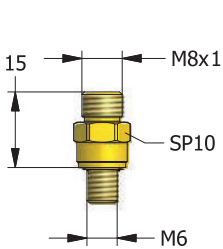

HOSE HO055

COMPACT FITTING

COMPACT FITTING is the smallest size to make fitting system with HOSE HO055 in small area. Also, it is able to apply in variety situations with GF fitting.

PORT ADAPTOR CF111

G 1/8 PORT ADAPTOR CF118

7/16 PORT ADAPTOR CF176

G 1/8 - M8 UNION CF188

PLUG CP16

PORT ADAPTOR EXTENSION CF110

ELBOW PORT ADAPTOR CF090

BRANCH TEE PORT ADAPTOR CF094

RUN TEE PORT ADAPTOR CF093

UNION CTH10