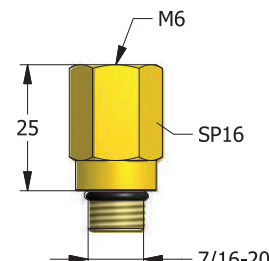

HOSE HO055

COMPACT FITTING

COMPACT FITTING is the smallest size to make fitting system with HOSE HO055 in small area. Also, it is able to apply in variety situations with GF fitting.

PORT ADAPTOR CF111

G 1/8 PORT ADAPTOR CF118

7/16 PORT ADAPTOR CF176

G 1/8 - M8 UNION CF188

PLUG CP16

PORT ADAPTOR EXTENSION CF110

ELBOW PORT ADAPTOR CF090

BRANCH TEE PORT ADAPTOR CF094

RUN TEE PORT ADAPTOR CF093

UNION CTH10