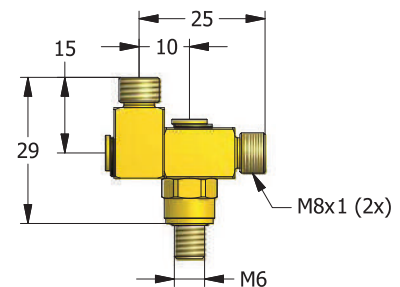

HOSE HO055

COMPACT FITTING

COMPACT FITTING is the smallest size to make fitting system with HOSE HO055 in small area. Also, it is able to apply in variety situations with GF fitting.

PORT ADAPTOR CF111

G 1/8 PORT ADAPTOR CF118

7/16 PORT ADAPTOR CF176

G 1/8 - M8 UNION CF188

PLUG CP16

PORT ADAPTOR EXTENSION CF110

ELBOW PORT ADAPTOR CF090

BRANCH TEE PORT ADAPTOR CF094

RUN TEE PORT ADAPTOR CF093

UNION CTH10