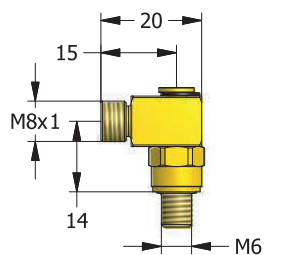

HOSE HO055

COMPACT FITTING

COMPACT FITTING is the smallest size to make fitting system with HOSE HO055 in small area. Also, it is able to apply in variety situations with GF fitting.

PORT ADAPTOR CF111

G 1/8 PORT ADAPTOR CF118

7/16 PORT ADAPTOR CF176

G 1/8 - M8 UNION CF188

PLUG CP16

PORT ADAPTOR EXTENSION CF110

ELBOW PORT ADAPTOR CF090

BRANCH TEE PORT ADAPTOR CF094

RUN TEE PORT ADAPTOR CF093

UNION CTH10