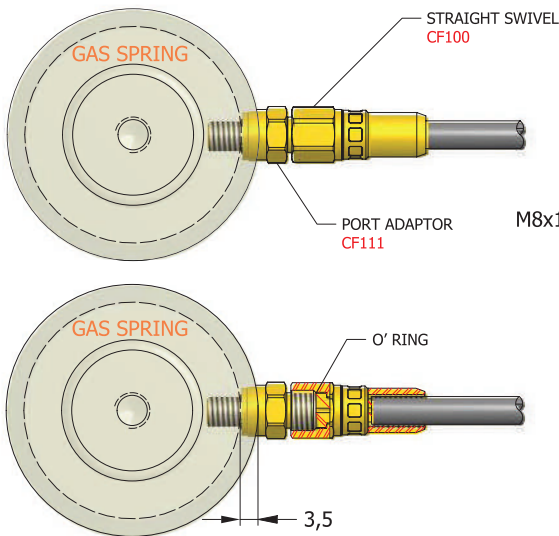

HOSE HO055

COMPACT FITTING

COMPACT FITTING is the smallest size to make fitting system with HOSE HO055 in small area. Also, it is able to apply in variety situations with GF fitting.

PORT ADAPTOR CF111

G 1/8 PORT ADAPTOR CF118

7/16 PORT ADAPTOR CF176

G 1/8 - M8 UNION CF188

PLUG CP16

PORT ADAPTOR EXTENSION CF110

ELBOW PORT ADAPTOR CF090

BRANCH TEE PORT ADAPTOR CF094

RUN TEE PORT ADAPTOR CF093

UNION CTH10