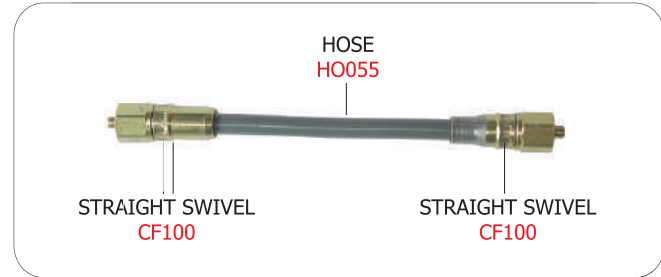

HOSE HO055

COMPACT FITTING

COMPACT FITTING is the smallest size to make fitting system with HOSE HO055 in small area. Also, it is able to apply in variety situations with GF fitting.

PORT ADAPTOR CF111

G 1/8 PORT ADAPTOR CF118

7/16 PORT ADAPTOR CF176

G 1/8 - M8 UNION CF188

PLUG CP16

PORT ADAPTOR EXTENSION CF110

ELBOW PORT ADAPTOR CF090

BRANCH TEE PORT ADAPTOR CF094

RUN TEE PORT ADAPTOR CF093

UNION CTH10