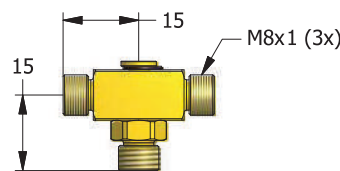

HOSE HO055

COMPACT FITTING

COMPACT FITTING is the smallest size to make fitting system with HOSE HO055 in small area. Also, it is able to apply in variety situations with GF fitting.

PORT ADAPTOR CF111

G 1/8 PORT ADAPTOR CF118

7/16 PORT ADAPTOR CF176

G 1/8 - M8 UNION CF188

PLUG CP16

PORT ADAPTOR EXTENSION CF110

ELBOW PORT ADAPTOR CF090

BRANCH TEE PORT ADAPTOR CF094

RUN TEE PORT ADAPTOR CF093

UNION CTH10