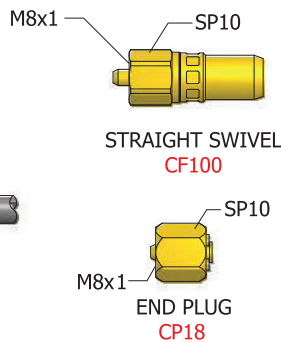

HOSE HO055

COMPACT FITTING

COMPACT FITTING is the smallest size to make fitting system with HOSE HO055 in small area. Also, it is able to apply in variety situations with GF fitting.

PORT ADAPTOR CF111

G 1/8 PORT ADAPTOR CF118

7/16 PORT ADAPTOR CF176

G 1/8 - M8 UNION CF188

PLUG CP16

PORT ADAPTOR EXTENSION CF110

ELBOW PORT ADAPTOR CF090

BRANCH TEE PORT ADAPTOR CF094

RUN TEE PORT ADAPTOR CF093

UNION CTH10