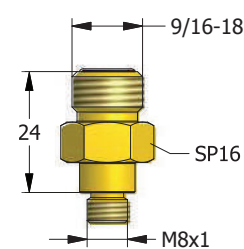

HOSE HO055

COMPACT FITTING

COMPACT FITTING is the smallest size to make fitting system with HOSE HO055 in small area. Also, it is able to apply in variety situations with GF fitting.

PORT ADAPTOR CF111

G 1/8 PORT ADAPTOR CF118

7/16 PORT ADAPTOR CF176

G 1/8 - M8 UNION CF188

PLUG CP16

PORT ADAPTOR EXTENSION CF110

ELBOW PORT ADAPTOR CF090

BRANCH TEE PORT ADAPTOR CF094

RUN TEE PORT ADAPTOR CF093

UNION CTH10