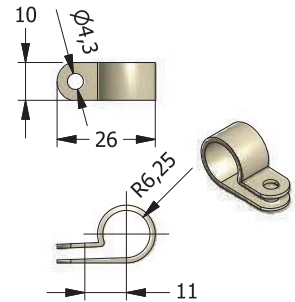

GF FITTING + HO104 HOSE CONNECTION

GF FITTING
SWIVEL Compression
Cross-Section View

GF FITTING + HOSE **HO104** application

COMPACT FITTING + HO055 HOSE CONNECTION

COMPACT FITTING
SWIVEL Compression
Cross-Section View

COMPACT FITTING + HOSE **HO055** application

◆ Fitting System Type GAS SPRING Example

FITTING Combination Cross-Section View

HOSE CLAMP

Use for fixing hose.

HCL06
HOSE_ **HO055** Fixing

HCL10
HOSE_ **HO104** Fixing

HCL48
HOSE_ **HO104** Fixing