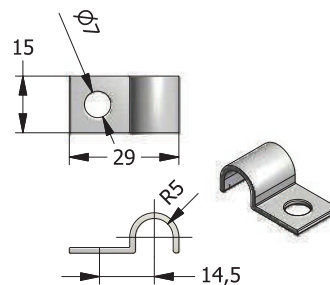

GF FITTING + HO104 HOSE CONNECTION

GF FITTING
SWIVEL Compression
Cross-Section View

GF FITTING + HOSE **HO104** application

COMPACT FITTING + HO055 HOSE CONNECTION

COMPACT FITTING
SWIVEL Compression
Cross-Section View

COMPACT FITTING + HOSE **HO055** application

◆ Fitting System Type GAS SPRING Example

FITTING Combination Cross-Section View

HOSE CLAMP

Use for fixing hose.

HCL06
HOSE_ **HO055** Fixing

HCL10
HOSE_ **HO104** Fixing

HCL48
HOSE_ **HO104** Fixing