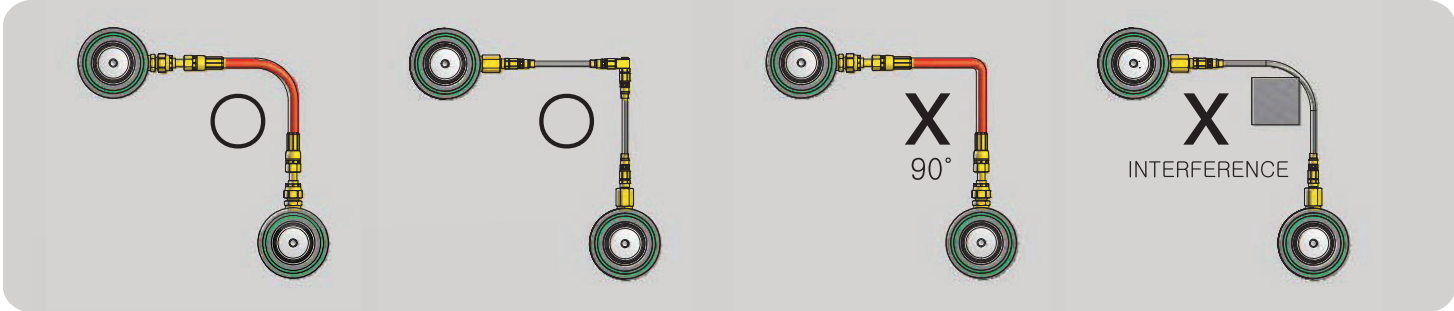

GF FITTING + HO104 HOSE CONNECTION

GF FITTING
SWIVEL Compression
Cross-Section View

GF FITTING + HOSE **HO104** application

COMPACT FITTING + HO055 HOSE CONNECTION

COMPACT FITTING
SWIVEL Compression
Cross-Section View

COMPACT FITTING + HOSE **HO055** application

◆ Fitting System Type GAS SPRING Example

FITTING Combination Cross-Section View

HOSE CLAMP

Use for fixing hose.

HCL06
HOSE_ **HO055** Fixing

HCL10
HOSE_ **HO104** Fixing