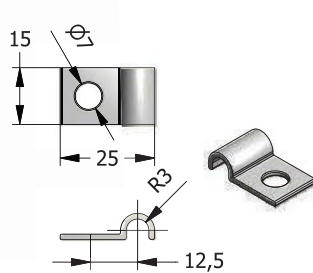

GF FITTING + HO104 HOSE CONNECTION

GF FITTING
SWIVEL Compression
Cross-Section View

GF FITTING + HOSE **HO104** application

COMPACT FITTING + HO055 HOSE CONNECTION

COMPACT FITTING
SWIVEL Compression
Cross-Section View

COMPACT FITTING + HOSE **HO055** application

◆ Fitting System Type GAS SPRING Example

FITTING Combination Cross-Section View

HOSE CLAMP

Use for fixing hose.

HCL06
HOSE_ **HO055** Fixing

HCL10
HOSE_ **HO104** Fixing

HCL48
HOSE_ **HO104** Fixing