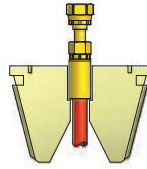

GF FITTING + HO104 HOSE CONNECTION

GF FITTING
SWIVEL Compression
Cross-Section View

GF FITTING + HOSE **HO104** application

COMPACT FITTING + HO055 HOSE CONNECTION

COMPACT FITTING
SWIVEL Compression
Cross-Section View

COMPACT FITTING + HOSE **HO055** application

◆ Fitting System Type GAS SPRING Example

FITTING Combination Cross-Section View

HOSE CLAMP

Use for fixing hose.

HCL06
HOSE_ **HO055** Fixing

HCL10
HOSE_ **HO104** Fixing