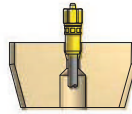

GF FITTING + HO104 HOSE CONNECTION

GF FITTING
SWIVEL Compression
Cross-Section View

GF FITTING + HOSE **HO104** application

COMPACT FITTING + HO055 HOSE CONNECTION

COMPACT FITTING
SWIVEL Compression
Cross-Section View

COMPACT FITTING + HOSE **HO055** application

◆ Fitting System Type GAS SPRING Example

FITTING Combination Cross-Section View

HOSE CLAMP

Use for fixing hose.

HCL06
HOSE_ **HO055** Fixing

HCL10
HOSE_ **HO104** Fixing