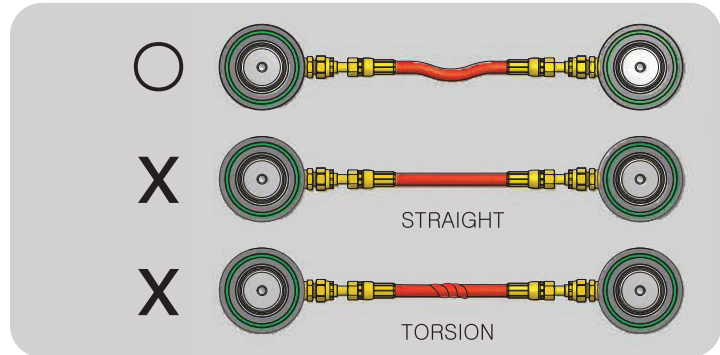

GF FITTING + HO104 HOSE CONNECTION

GF FITTING
SWIVEL Compression
Cross-Section View

GF FITTING + HOSE **HO104** application

COMPACT FITTING + HO055 HOSE CONNECTION

COMPACT FITTING
SWIVEL Compression
Cross-Section View

COMPACT FITTING + HOSE **HO055** application

◆ Fitting System Type GAS SPRING Example

FITTING Combination Cross-Section View

HOSE CLAMP

Use for fixing hose.

HCL06
HOSE_ **HO055** Fixing

HCL10
HOSE_ **HO104** Fixing