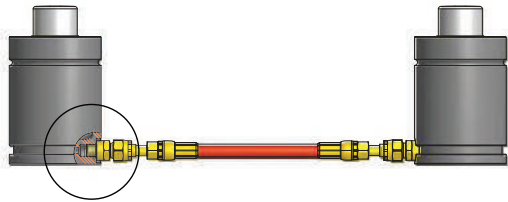

GF FITTING + HO104 HOSE CONNECTION

GF FITTING
SWIVEL Compression
Cross-Section View

GF FITTING + HOSE **HO104** application

COMPACT FITTING + HO055 HOSE CONNECTION

COMPACT FITTING
SWIVEL Compression
Cross-Section View

COMPACT FITTING + HOSE **HO055** application

◆ Fitting System Type GAS SPRING Example

FITTING Combination Cross-Section View

HOSE CLAMP

Use for fixing hose.

HCL06
HOSE_ **HO055** Fixing

HCL10
HOSE_ **HO104** Fixing