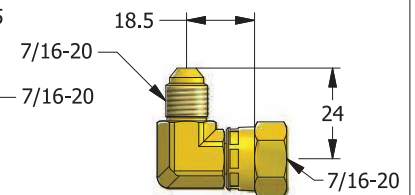

VF FITTING

VF FITTING with HOSE HO104 is fitting system that uses a connection of surface contact without sealing. It can be installed in fitting system by combinations.

STRAIGHT SWIVEL
VF100

45° SWIVEL
VF145

90° SWIVEL
VF190

45° SWIVEL NUT ELBOW
VS045

SWIVEL NUT BRANCH TEE
VS094

SWIVEL NUT RUN TEE
VS093

90° SWIVEL NUT ELBOW
VS090

UNION
VTH10

UNION TEE
VTH93

UNION CROSS
VTH94