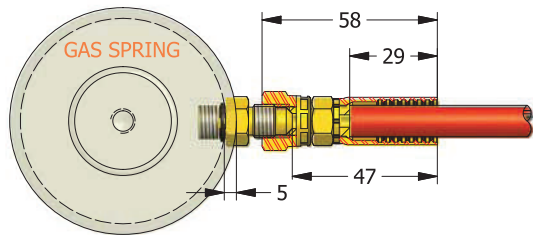

VF FITTING

VF FITTING with HOSE HO104 is fitting system that uses a connection of surface contact without sealing. It can be installed in fitting system by combinations.

STRAIGHT SWIVEL
VF100

45° SWIVEL
VF145

90° SWIVEL
VF190

45° SWIVEL NUT ELBOW
VS045

SWIVEL NUT BRANCH TEE
VS094

SWIVEL NUT RUN TEE
VS093

90° SWIVEL NUT ELBOW
VS090

UNION
VTH10

UNION TEE
VTH93

UNION CROSS
VTH94