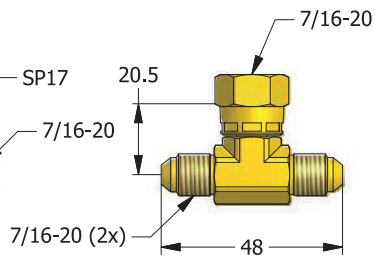

VF FITTING

VF FITTING with HOSE HO104 is fitting system that uses a connection of surface contact without sealing. It can be installed in fitting system by combinations.

STRAIGHT SWIVEL
VF100

45° SWIVEL
VF145

90° SWIVEL
VF190

45° SWIVEL NUT ELBOW
VS045

SWIVEL NUT BRANCH TEE
VS094

SWIVEL NUT RUN TEE
VS093

90° SWIVEL NUT ELBOW
VS090

UNION
VTH10

UNION TEE
VTH93

UNION CROSS
VTH94