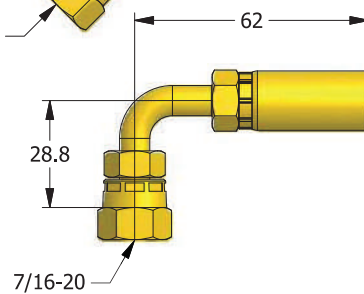

VF FITTING

VF FITTING with HOSE HO104 is fitting system that uses a connection of surface contact without sealing. It can be installed in fitting system by combinations.

STRAIGHT SWIVEL
VF100

45° SWIVEL
VF145

90° SWIVEL
VF190

45° SWIVEL NUT ELBOW
VS045

SWIVEL NUT BRANCH TEE
VS094

SWIVEL NUT RUN TEE
VS093

90° SWIVEL NUT ELBOW
VS090

UNION
VTH10

UNION TEE
VTH93

UNION CROSS
VTH94

UNION ELBOW
VTH90