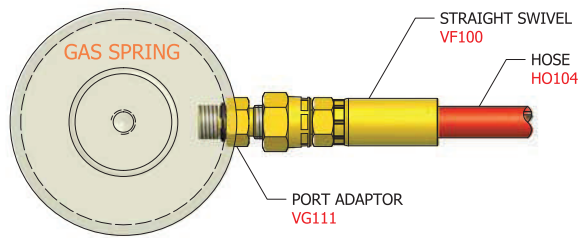

VF FITTING

VF FITTING with HOSE HO104 is fitting system that uses a connection of surface contact without sealing. It can be installed in fitting system by combinations.

STRAIGHT SWIVEL
VF100

45° SWIVEL
VF145

90° SWIVEL
VF190

45° SWIVEL NUT ELBOW
VS045

SWIVEL NUT BRANCH TEE
VS094

SWIVEL NUT RUN TEE
VS093

90° SWIVEL NUT ELBOW
VS090

UNION
VTH10

UNION TEE
VTH93

UNION CROSS
VTH94