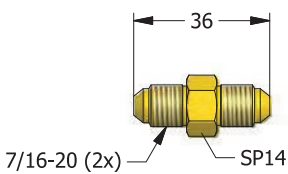

VF FITTING

VF FITTING with HOSE HO104 is fitting system that uses a connection of surface contact without sealing. It can be installed in fitting system by combinations.

STRAIGHT SWIVEL
VF100

45° SWIVEL
VF145

90° SWIVEL
VF190

45° SWIVEL NUT ELBOW
VS045

SWIVEL NUT BRANCH TEE
VS094

SWIVEL NUT RUN TEE
VS093

90° SWIVEL NUT ELBOW
VS090

UNION
VTH10

UNION TEE
VTH93

UNION CROSS
VTH94