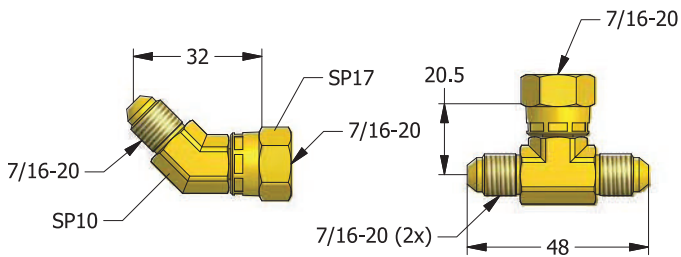

VF FITTING

VF FITTING with HOSE HO104 is fitting system that uses a connection of surface contact without sealing. It can be installed in fitting system by combinations.

STRAIGHT SWIVEL
VF100

45° SWIVEL
VF145

90° SWIVEL
VF190

45° SWIVEL NUT ELBOW
VS045

SWIVEL NUT BRANCH TEE
VS094

SWIVEL NUT RUN TEE
VS093

90° SWIVEL NUT ELBOW
VS090

UNION
VTH10

UNION TEE
VTH93

UNION CROSS
VTH94