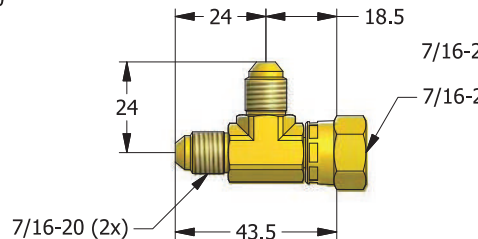

VF FITTING

VF FITTING with HOSE HO104 is fitting system that uses a connection of surface contact without sealing. It can be installed in fitting system by combinations.

STRAIGHT SWIVEL
VF100

45° SWIVEL
VF145

90° SWIVEL
VF190

45° SWIVEL NUT ELBOW
VS045

SWIVEL NUT BRANCH TEE
VS094

SWIVEL NUT RUN TEE
VS093

90° SWIVEL NUT ELBOW
VS090

UNION
VTH10

UNION TEE
VTH93

UNION CROSS
VTH94