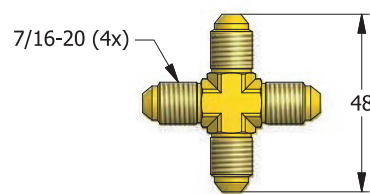

VF FITTING

VF FITTING with HOSE HO104 is fitting system that uses a connection of surface contact without sealing. It can be installed in fitting system by combinations.

STRAIGHT SWIVEL
VF100

45° SWIVEL
VF145

90° SWIVEL
VF190

45° SWIVEL NUT ELBOW
VS045

SWIVEL NUT BRANCH TEE
VS094

SWIVEL NUT RUN TEE
VS093

90° SWIVEL NUT ELBOW
VS090

UNION
VTH10

UNION TEE
VTH93

UNION CROSS
VTH94