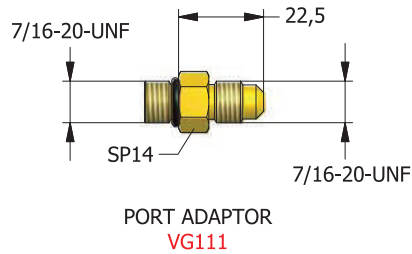

VF FITTING

VF FITTING with HOSE HO104 is fitting system that uses a connection of surface contact without sealing. It can be installed in fitting system by combinations.

STRAIGHT SWIVEL
VF100

45° SWIVEL
VF145

90° SWIVEL
VF190

45° SWIVEL NUT ELBOW
VS045

SWIVEL NUT BRANCH TEE
VS094

SWIVEL NUT RUN TEE
VS093

90° SWIVEL NUT ELBOW
VS090

UNION
VTH10

UNION TEE
VTH93

UNION CROSS
VTH94