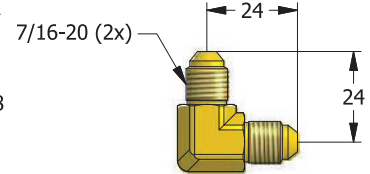

VF FITTING

VF FITTING with HOSE HO104 is fitting system that uses a connection of surface contact without sealing. It can be installed in fitting system by combinations.

STRAIGHT SWIVEL
VF100

45° SWIVEL
VF145

90° SWIVEL
VF190

45° SWIVEL NUT ELBOW
VS045

SWIVEL NUT BRANCH TEE
VS094

SWIVEL NUT RUN TEE
VS093

90° SWIVEL NUT ELBOW
VS090

UNION
VTH10

UNION TEE
VTH93

UNION CROSS
VTH94