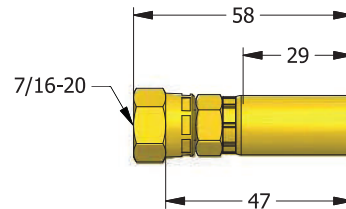

VF FITTING

VF FITTING with HOSE HO104 is fitting system that uses a connection of surface contact without sealing. It can be installed in fitting system by combinations.

STRAIGHT SWIVEL
VF100

45° SWIVEL
VF145

90° SWIVEL
VF190

45° SWIVEL NUT ELBOW
VS045

SWIVEL NUT BRANCH TEE
VS094

SWIVEL NUT RUN TEE
VS093

90° SWIVEL NUT ELBOW
VS090

UNION
VTH10

UNION TEE
VTH93

UNION CROSS
VTH94