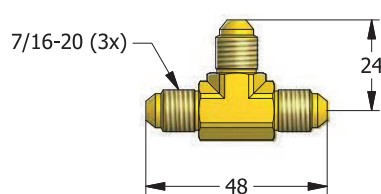

VF FITTING

VF FITTING with HOSE HO104 is fitting system that uses a connection of surface contact without sealing. It can be installed in fitting system by combinations.

STRAIGHT SWIVEL
VF100

45° SWIVEL
VF145

90° SWIVEL
VF190

45° SWIVEL NUT ELBOW
VS045

SWIVEL NUT BRANCH TEE
VS094

SWIVEL NUT RUN TEE
VS093

90° SWIVEL NUT ELBOW
VS090

UNION
VTH10

UNION TEE
VTH93

UNION CROSS
VTH94