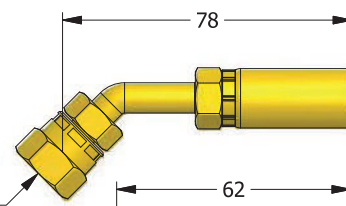

VF FITTING

VF FITTING with HOSE HO104 is fitting system that uses a connection of surface contact without sealing. It can be installed in fitting system by combinations.

STRAIGHT SWIVEL
VF100

45° SWIVEL
VF145

90° SWIVEL
VF190

45° SWIVEL NUT ELBOW
VS045

SWIVEL NUT BRANCH TEE
VS094

SWIVEL NUT RUN TEE
VS093

90° SWIVEL NUT ELBOW
VS090

UNION
VTH10

UNION TEE
VTH93

UNION CROSS
VTH94